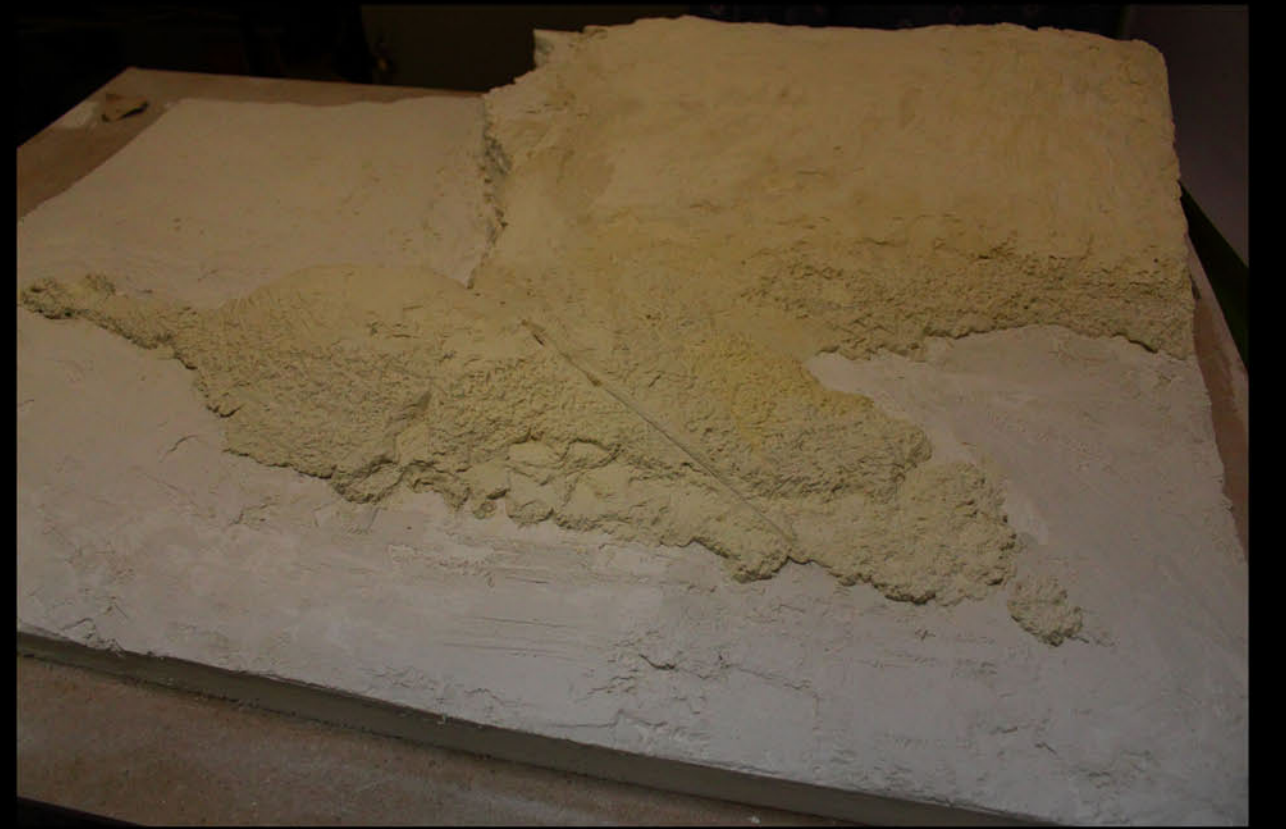

Πρόπλασμα
κλίμακας 1/200