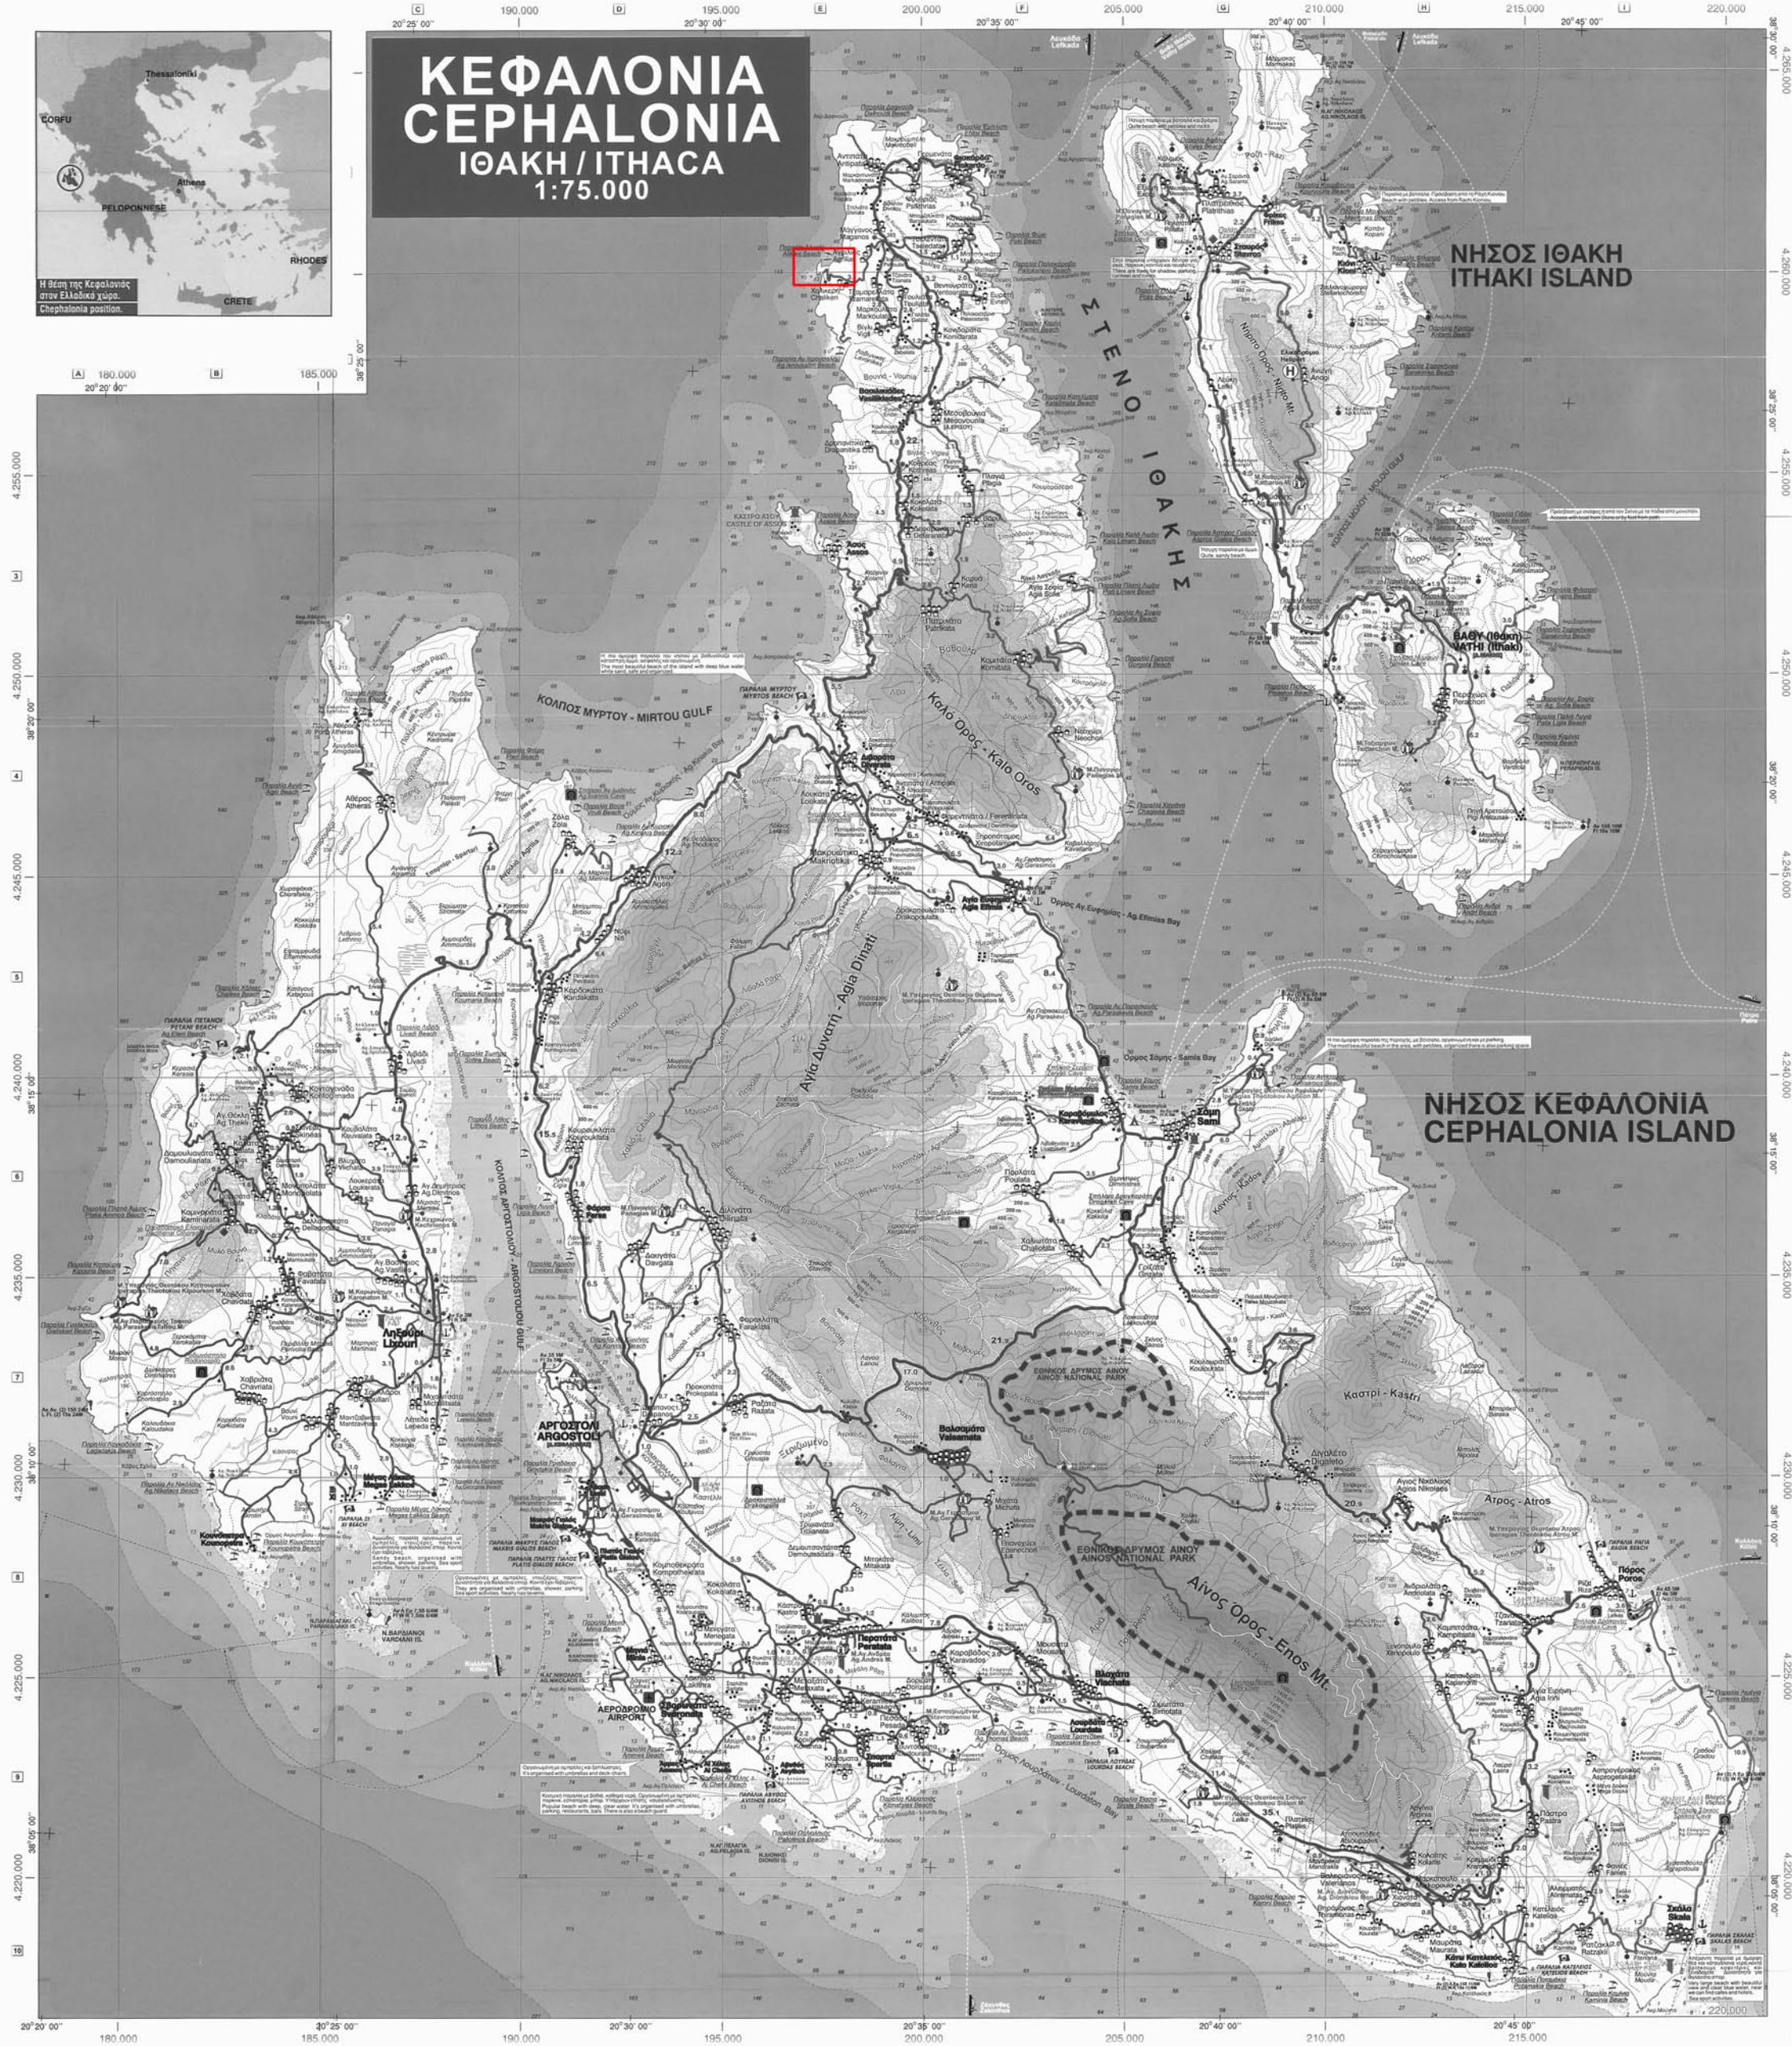

Καταδυτικό Κέντρο στην Κεφαλλονιά

An architectural rendering of a modern diving center building. The building is a tall, cylindrical structure with a flat roof and a balcony. It is situated on a rocky cliffside. The rendering is in a dark, monochromatic style. The building has a central vertical shaft and several horizontal levels. The background shows a dark, rocky cliffside with some vegetation. The sky is a dark, uniform color.

Σπύρος Αλυσανδράτος

Επιβλέπων: Β.Γκανιάτσας
Σύμβουλος: Π. Βασιλάτος

Α 180.000 Β 185.000
20° 20' 00" 20° 25' 00"

ΚΕΦΑΛΟΝΙΑ CERHALONIA ΙΘΑΚΗ / ITHACA 1:75.000

ΝΗΣΟΣ ΙΘΑΚΗ
ITHACI ISLAND

ΝΗΣΟΣ ΚΕΦΑΛΟΝΙΑ
CERHALONIA ISLAND

20° 20' 00" 180.000 20° 25' 00" 185.000 190.000 20° 30' 00" 195.000 20° 35' 00" 200.000 20° 40' 00" 205.000 20° 45' 00" 210.000 215.000 220.000
38° 05' 00" 38° 10' 00" 38° 15' 00" 38° 20' 00" 38° 25' 00" 38° 30' 00" 38° 35' 00" 38° 40' 00" 38° 45' 00" 38° 50' 00" 38° 55' 00" 39° 00' 00"