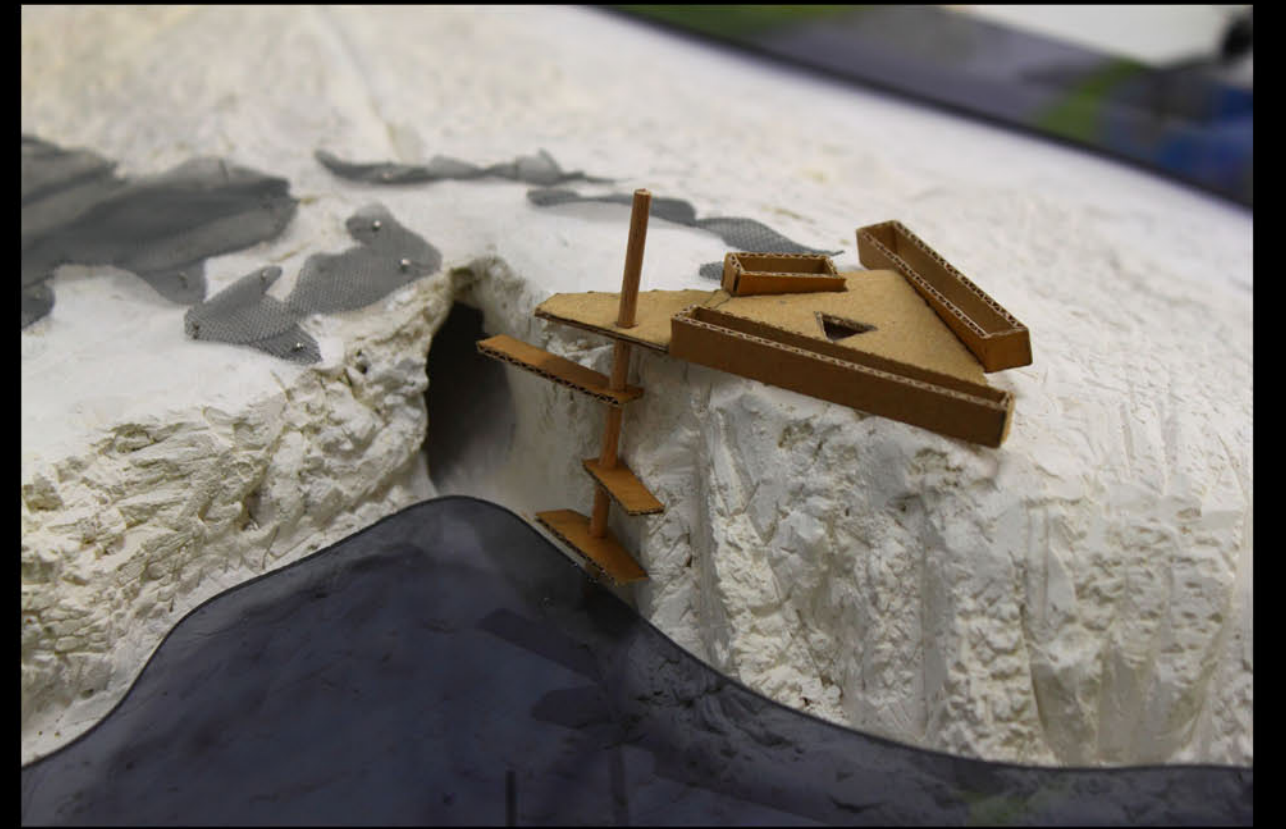

Πρόπλασμα
κλίμακας 1/500